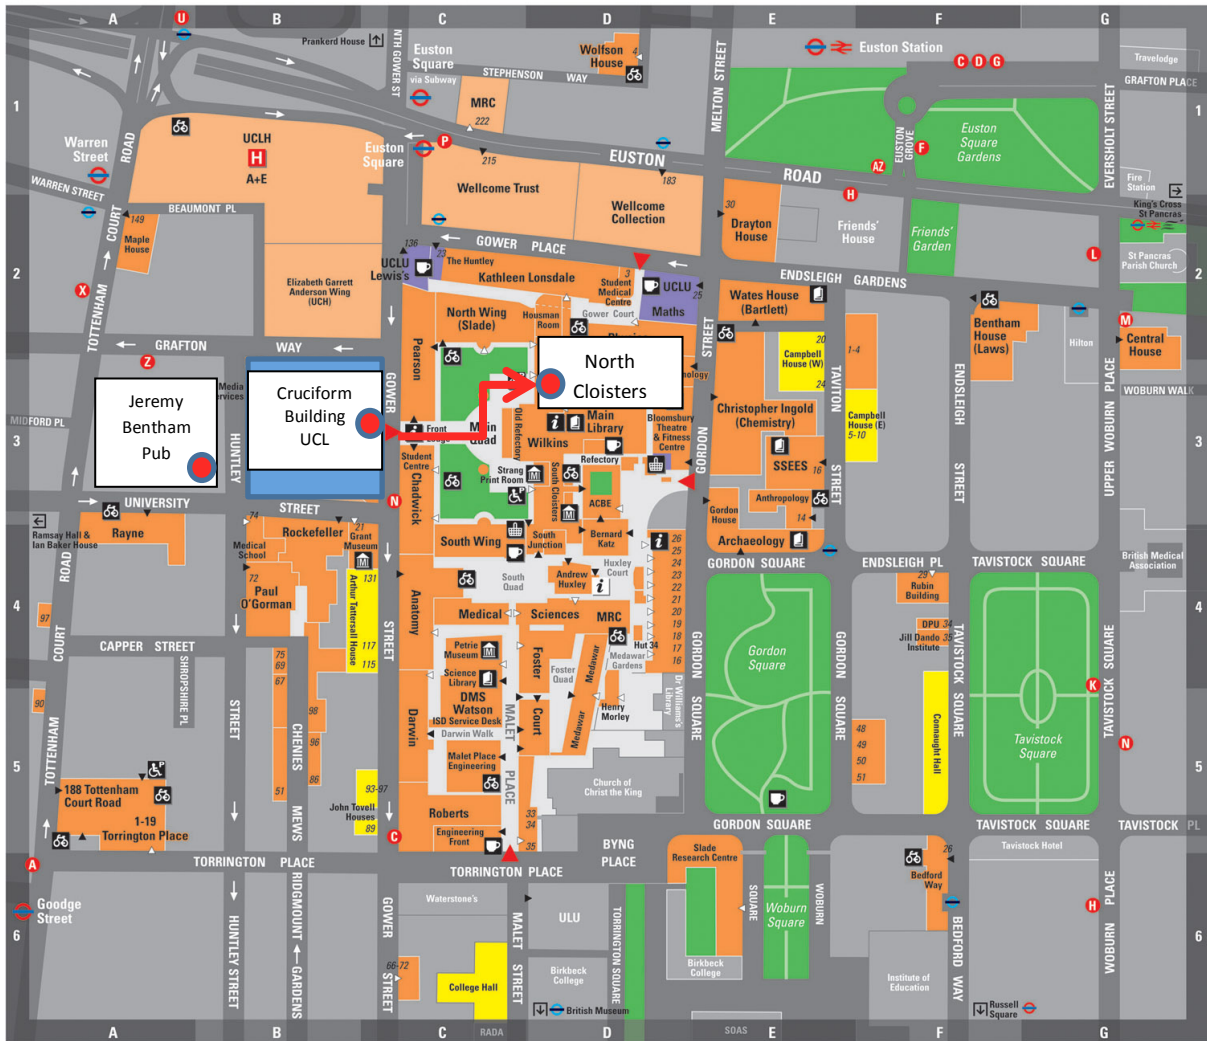

Map 2 Bloomsbury Campus

- | | | | | |
|-----------------------|---------------------|-----------------------|---------------------|-----------------------|
| Main UCL Buildings | UCL Library Sites | Cafés | Underground Station | Street number |
| Student Accommodation | UCL Shop | Cycle Parking | Railway Station | Access to Main Campus |
| UCL Union Buildings | Information Point | Museums & Collections | Cycle Hire Station | Accessible Route |
| Pedestrian Area | Security and Access | Theatre | Bus stop | Pedestrian Access |
| | Hospital | Accessible Parking | One-Way Streets | |